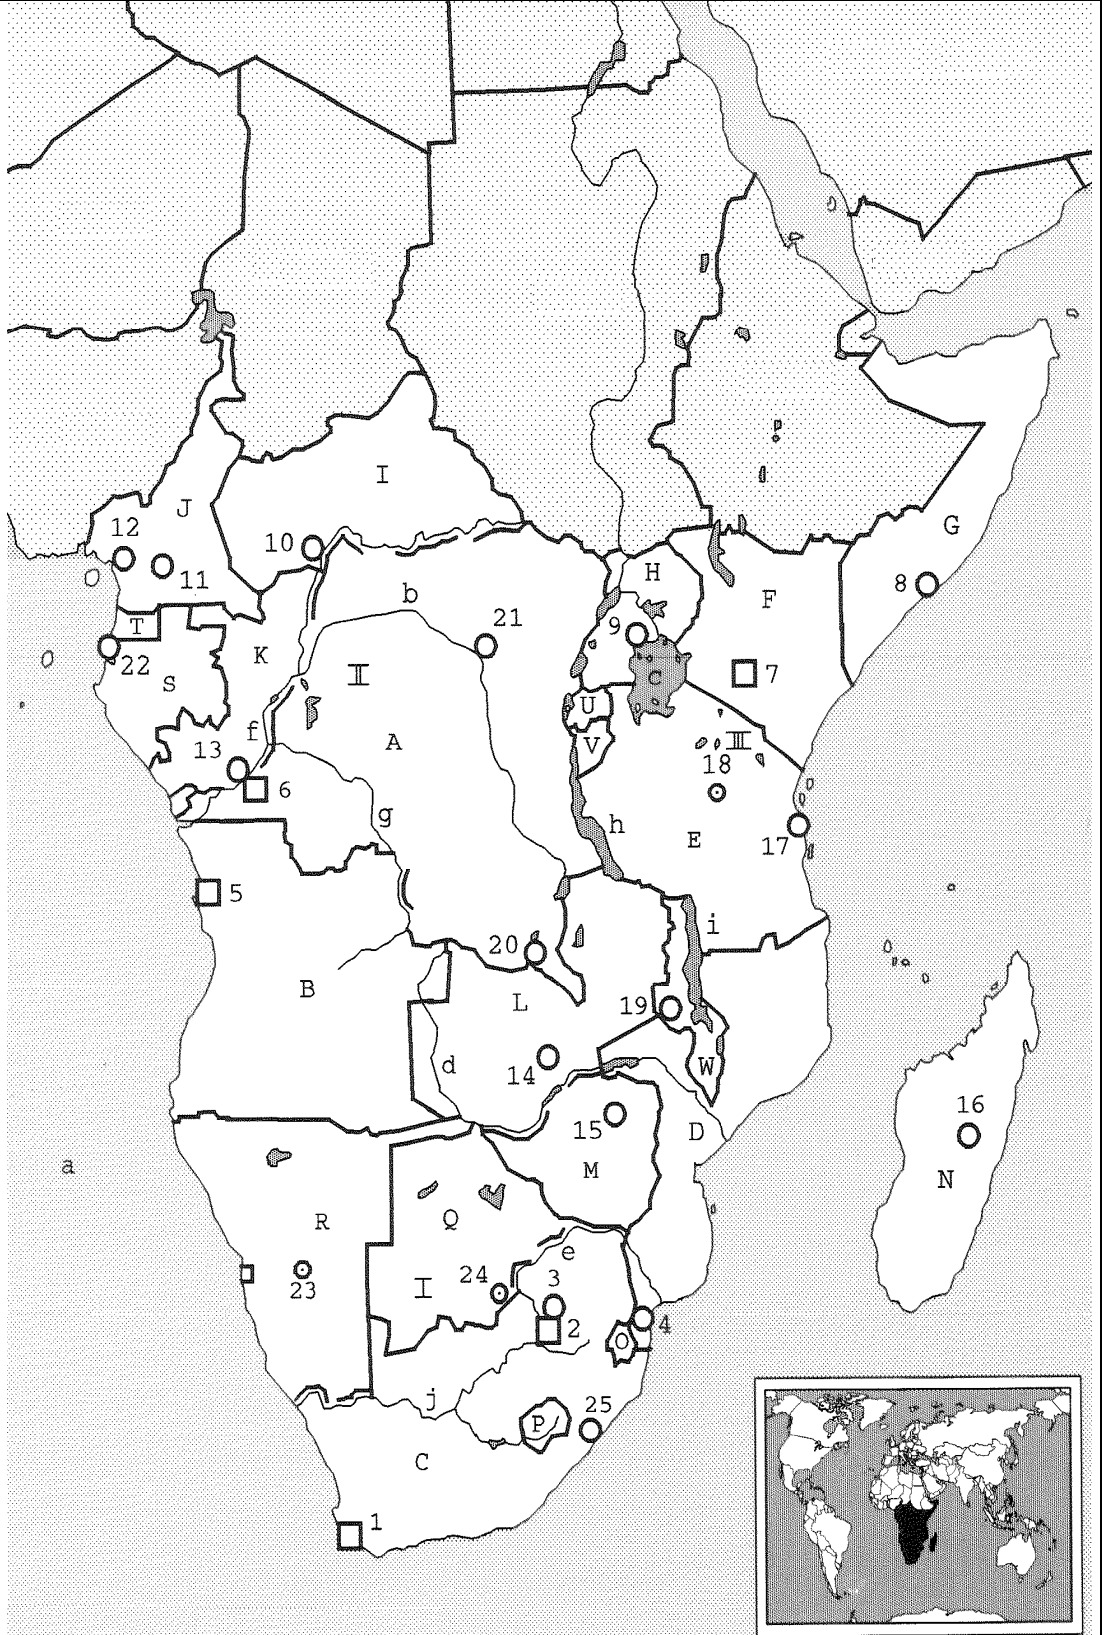

Homeworkspider worksheet

www.homeworkspider.com publishes worksheets for Math, Handwriting, English and Geography for kids in primary school

Geography Southern Africa

Geography Southern Africa

Countries

A	Zaire	M	Zimbabwe
B	Angola	N	Madagascar
C	South Africa	O	Swaziland
D	Mozambique	P	Lesotho
E	Tanzania	Q	Botswana
F	Kenya	R	Namibia
G	Somalia	S	Gabon
H	Uganda	T	Equatorial Guinea
I	Central Africa	U	Rwanda
J	Cameroon	V	Burundi
K	Congo	W	Malawi
L	Zambia		

Cities

1	Cape town	14	Lusaka
2	Johannesburg	15	Harare
3	Pretoria	16	Antananarivo
4	Maputo	17	Dar es Salaam
5	Luanda	18	Dodoma
6	Kinshasa	19	Lilongwe
7	Nairobi	20	Lubumbashi
8	Mogadishu	21	Kisangani
9	Kampala	22	Libreville
10	Bangui	23	Windhoek
11	Yaoundé	24	Gaborone
12	Douala	25	Durban
13	Brazzaville		

Seas and rivers

a	Atlantic Ocean	f	Congo
b	Zaire	g	Kasai
c	Victoria lake	h	Tanganyika Lake
d	Zambezi	i	Malawi Lake
e	Limpopo	j	Orange River

Regions

I	Kalahari Dessert
II	Congo water
III	Eastern African Highlands