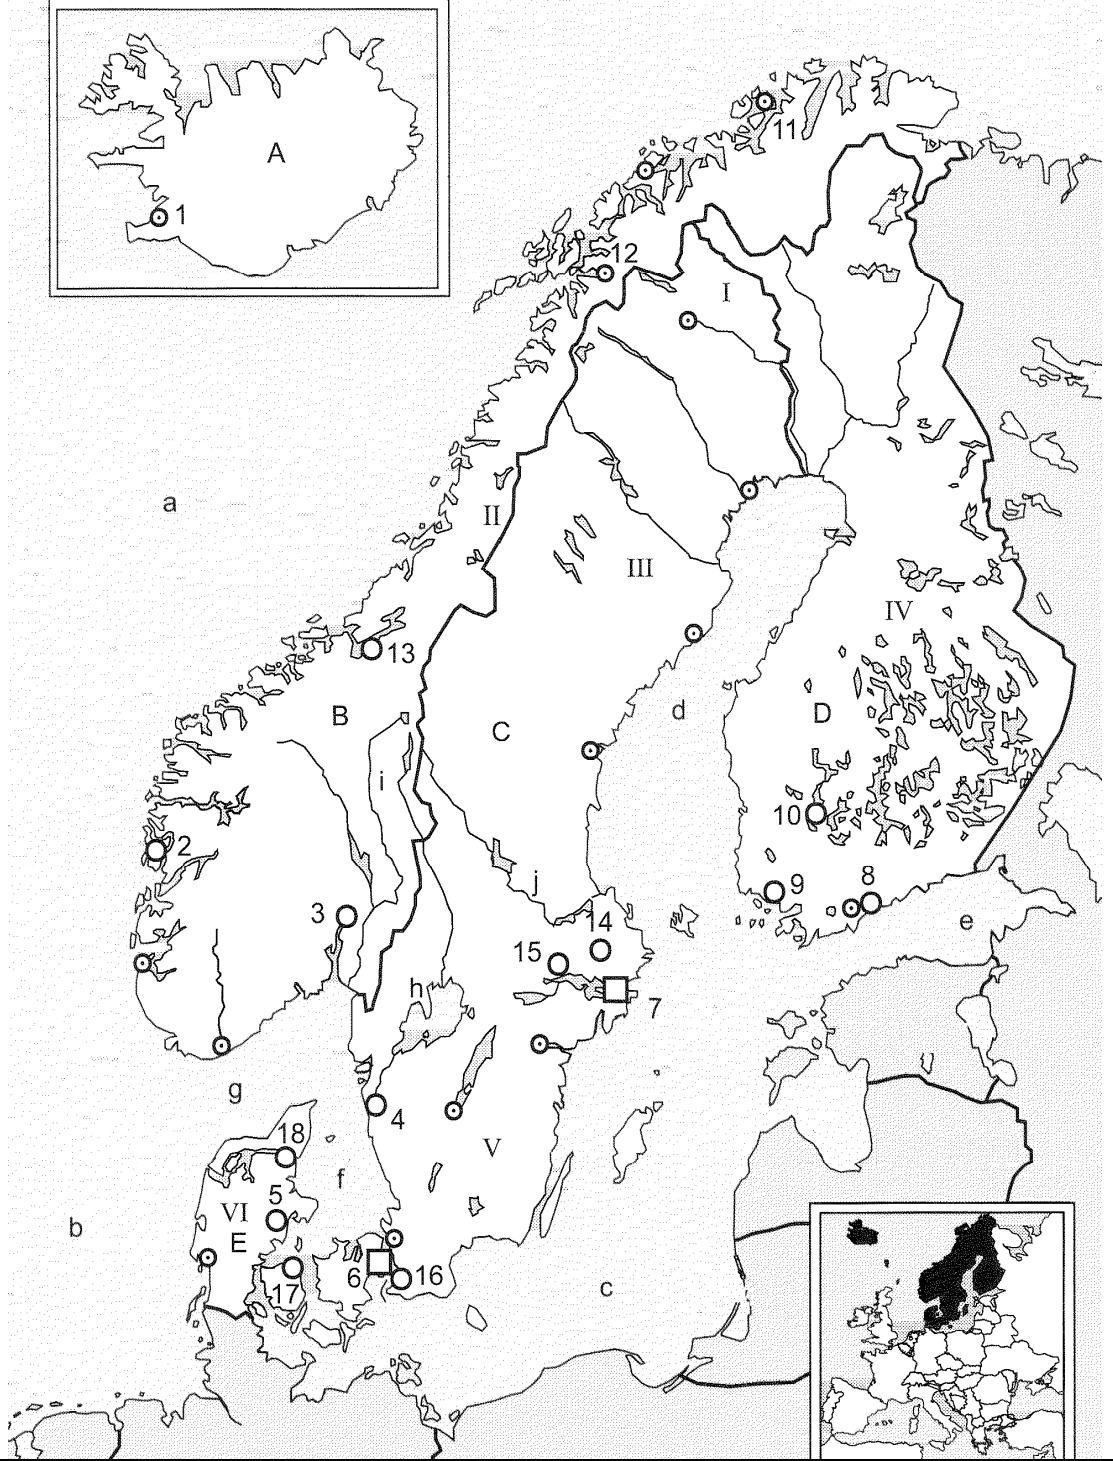

Homeworkspider worksheet

www.homeworkspider.com publishes worksheets for Math, Handwriting, English and Geography for kids in primary school

Geography Scandinavia

Geography Scandinavia

Countries

A	Iceland
B	Norway
C	Sweden
D	Finland
E	Denmark

Cities

1	Reykjavik	10	Tampere
2	Bergen	11	Hammerfest
3	Oslo	12	Narvik
4	Goteborg	13	Trondheim
5	Arhus	14	Uppsala
6	Copenhagen	15	Vasteras
7	Stockholm	16	Malmo
8	Helsinki	17	Odense
9	Turku	18	Aalborg

Seas and rivers

a	Atlantic Ocean	f	Kattegat
b	North Sea	g	Skagerrak
c	Baltic Sea	h	Vanern Lake
d	Gulf of Bothnia	i	Glama
e	Finnish Gulf	j	Dal

Regions

I	Lapland
II	Nord land
III	Nor land
IV	Central Finland
V	Smaland
VI	Jutland