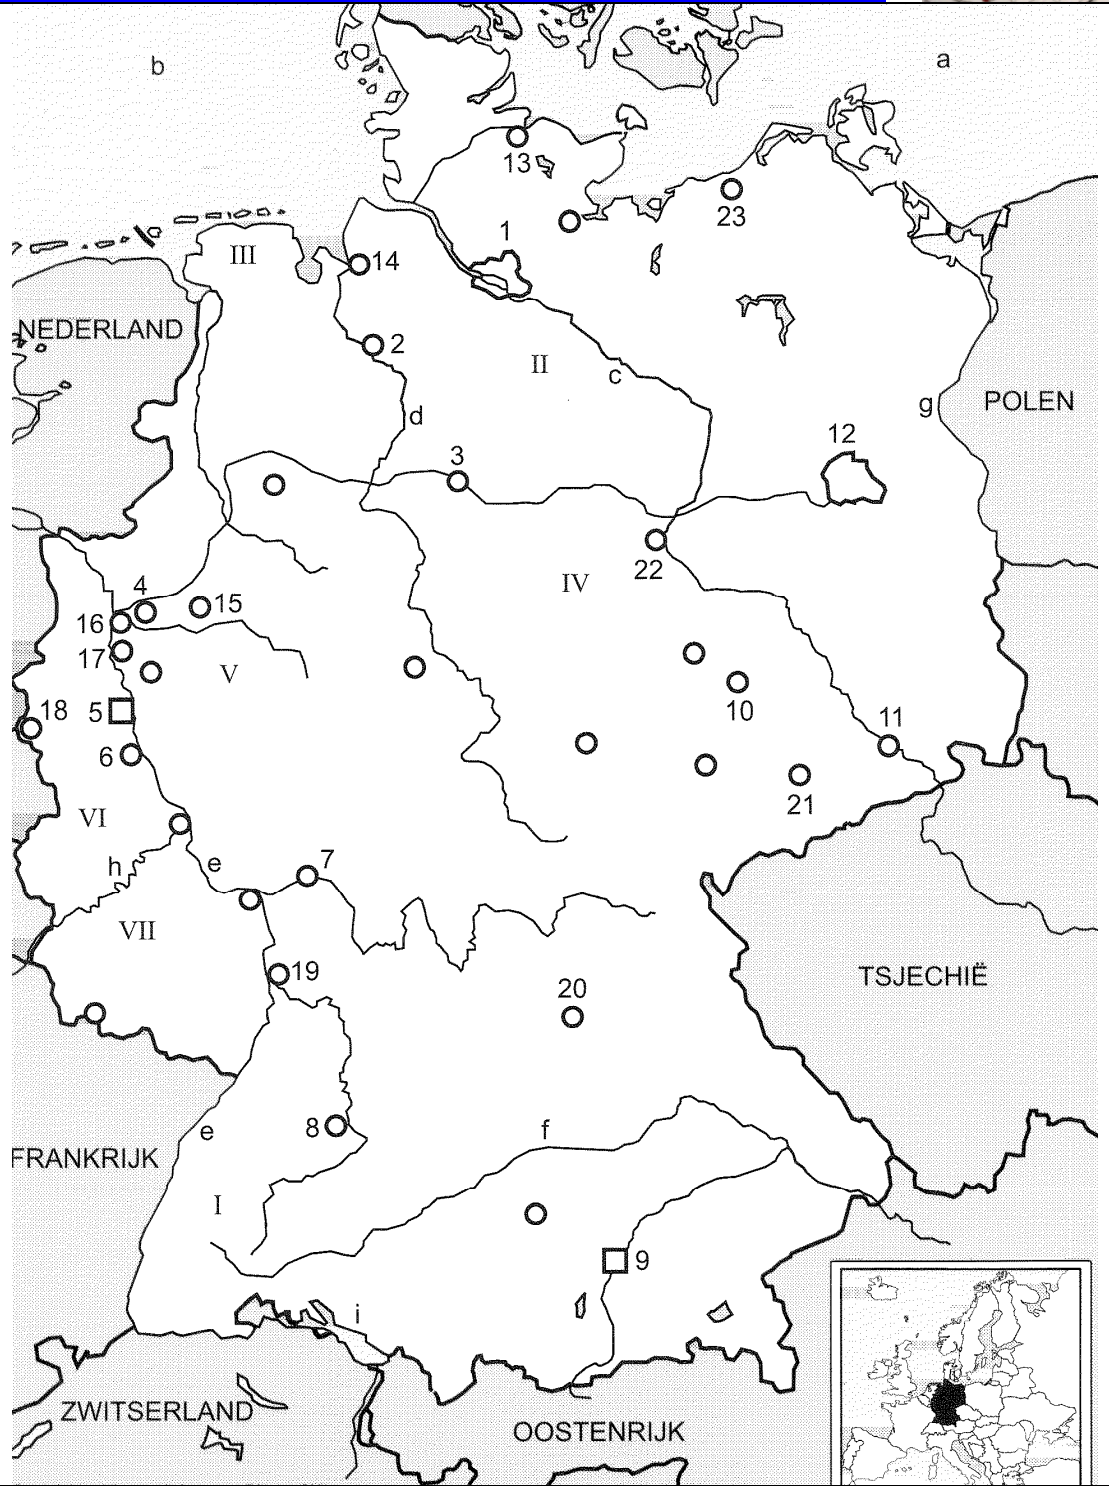

Homeworkspider worksheet

www.homeworkspider.com publishes worksheets for Math, Handwriting, English and Geography for kids in primary school

Geography Germany

Geography Germany

Cities

1	Hamburg	13	Kiel
2	Bremen	14	Bremerhaven
3	Hannover	15	Dortmund
4	Essen	16	Duisburg
5	Cologne	17	Düsseldorf
6	Bonn	18	Aachen
7	Frankfurt	19	Mannheim
8	Stuttgart	20	Nuremberg
9	Munich	21	Chemnitz
10	Leipzig	22	Magdeburg
11	Dresden	23	Rostock
12	Berlin		

Wateren

a	Baltic Sea	f	Danube
b	North Sea	g	Oder
c	Elbe	h	Moselle River
d	Weser	i	Bodensee
e	Rhine		

Regions

I	Black Forrest
II	North Germany Lowlands
III	East Frisia
IV	Harz
V	Sauer land
VI	Eifel
VII	Hunsrück