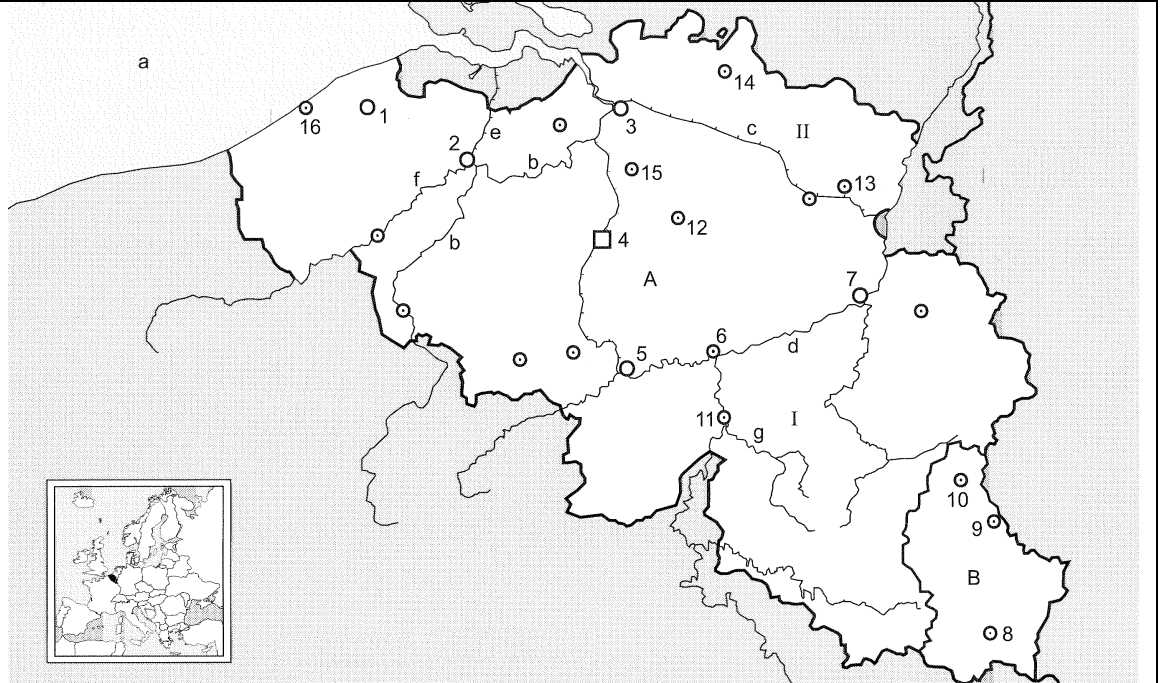

Homeworkspider worksheet

www.homeworkspider.com publishes worksheets for Math, Handwriting, English and Geography for kids in primary school

Geography Belgium Luxembourg

Countries

A	Belgium
B	Luxembourg

Cities

1	Bruges
2	Gant
3	Antwerp
4	Brussels
5	Charleroi
6	Namur
7	Liege
8	Luxembourg

Seas and rivers

a	North Sea
b	Scheldt
c	Albert Channel
d	Meuse

Regions

I	Ardennes
II	Campine